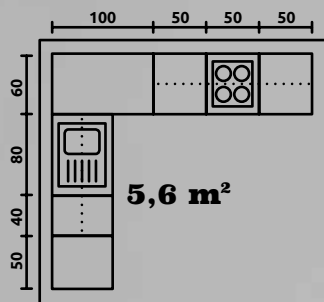

Junona Line kitchen, colour: white gloss / wolfram grey

FROM THE LEFT

bottom cabinets: D2D/50/195-L, D3S/40/82,
DK2D/80/82, DNW/100/82-L, D1D/50/82-L,
D1D/50/82-P,

upper cabinets: G1D-50/57-L, GO/50/30, G1D-50/57-P