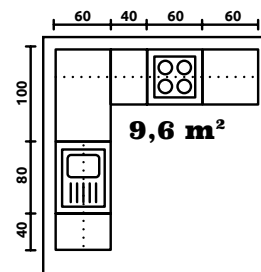

Junona Line kitchen,
colour: san remo oak light /
white gloss

FROM THE LEFT
SET 240 + additional cabinets: DNW/100/82-P, D1D/40/82-L, G2D/60/57